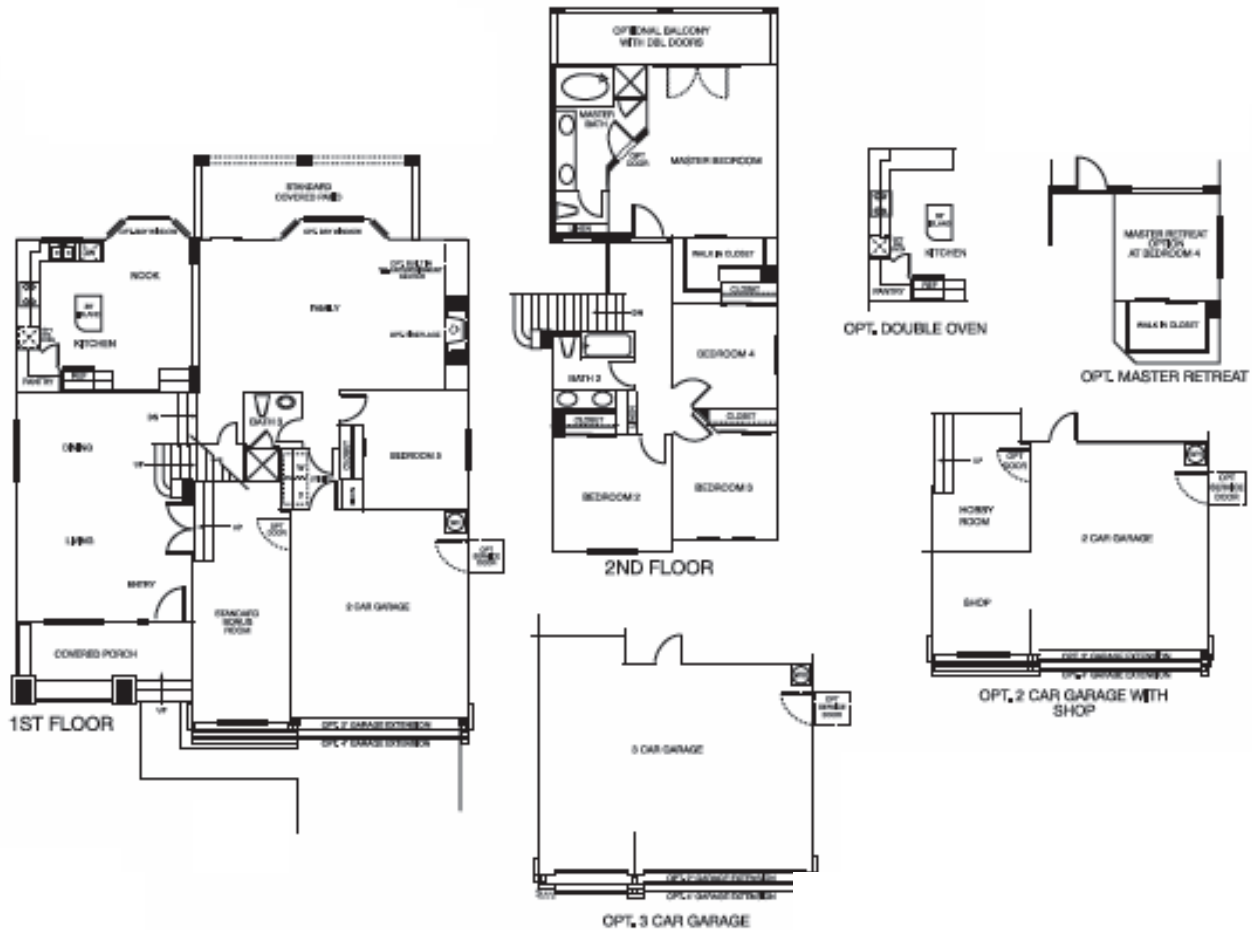

THE EDGEWOOD

5 Bedrooms and 3 Baths
2 Car Garage
2,626 square feet

Bonus Room

Tartesso Select
29530 W Whitton Ave., Buckeye, AZ 85396
Phone: 623-455-3242 | Fax: 623-455-3245
Email: l.yeatts@elliotthomes.com