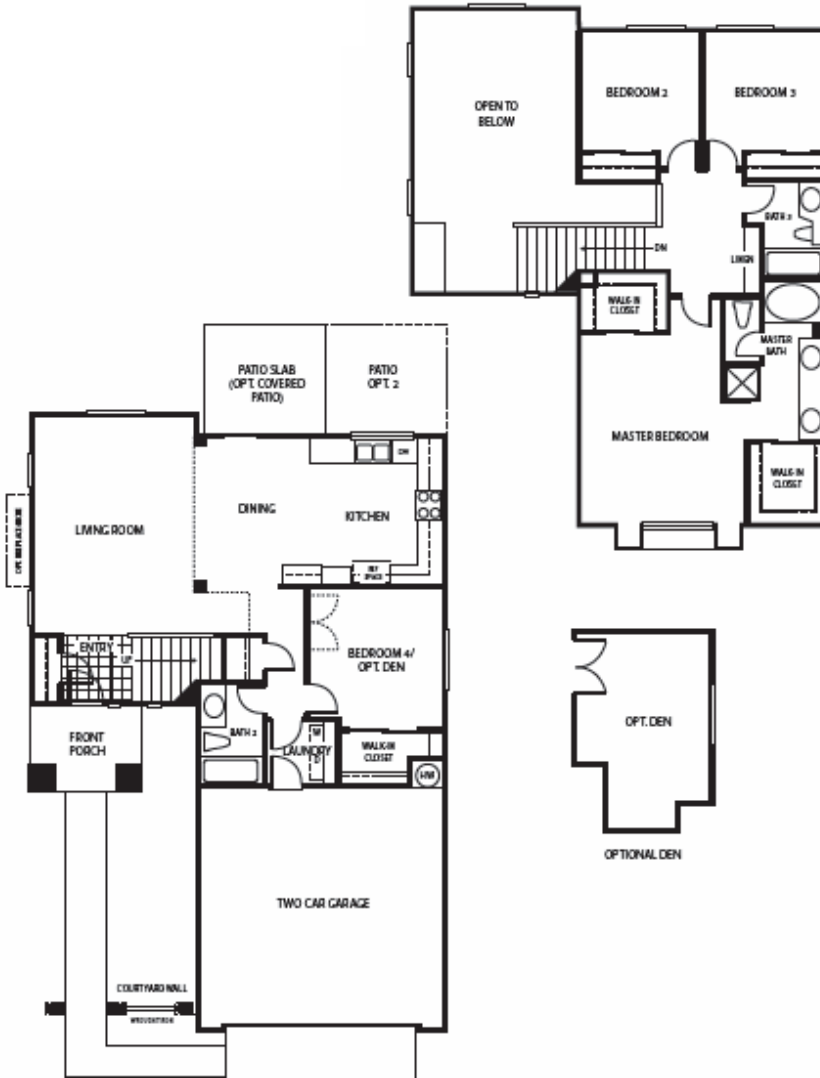

THE DORADO

4 Bedrooms and 3 Baths
 2 Car Garage
 1,825 square feet

Sunset Vista Dorado
 6654 S 258th Dr., Buckeye, AZ 85326
 Phone: 623-691-6155 | Fax: 623-691-6157
 Email: d.bryan@elliotthomes.com

Friday - Monday 10 a.m. to 6 p.m.
 Tuesday - 1:30 p.m. to 6 p.m.
 Closed - Wednesday and Thursday